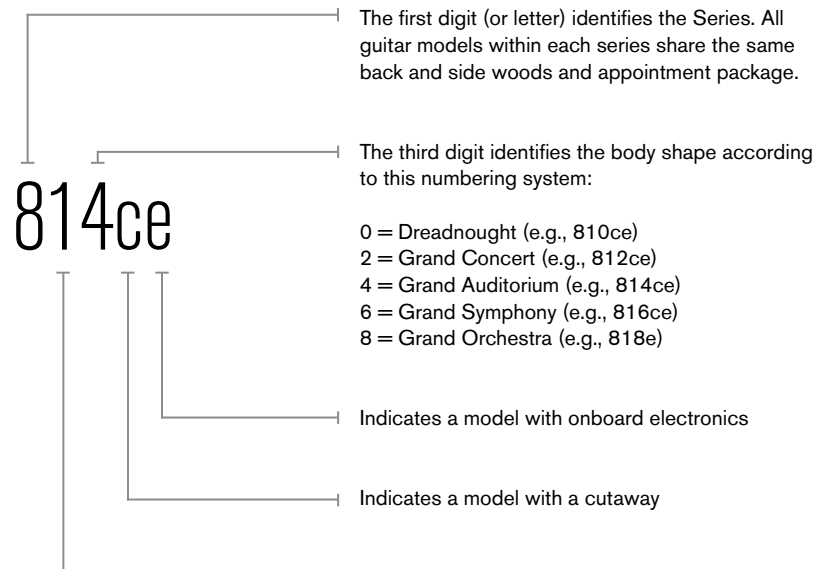

Most models are organized by series, featuring the 100 through 900 Series along with our Presentation (PS) and Koa (K) Series. Here's how our numbering system works:

The second digit typically indicates whether the guitar is a 6-string (1) or a 12-string (5). For example, a 12-string Grand Symphony in the 800 Series would be a 856ce. The second digit can also identify a model that features a hardwood top (2). For example, within the Taylor Koa (K) Series, the K22ce is a six-string Grand Concert with a koa top. A 12-string with the same top as the back and sides is designated with 6 instead of 5. (A 12-string koa/spruce GS would be a K56ce; with a koa top it becomes a K66ce.)